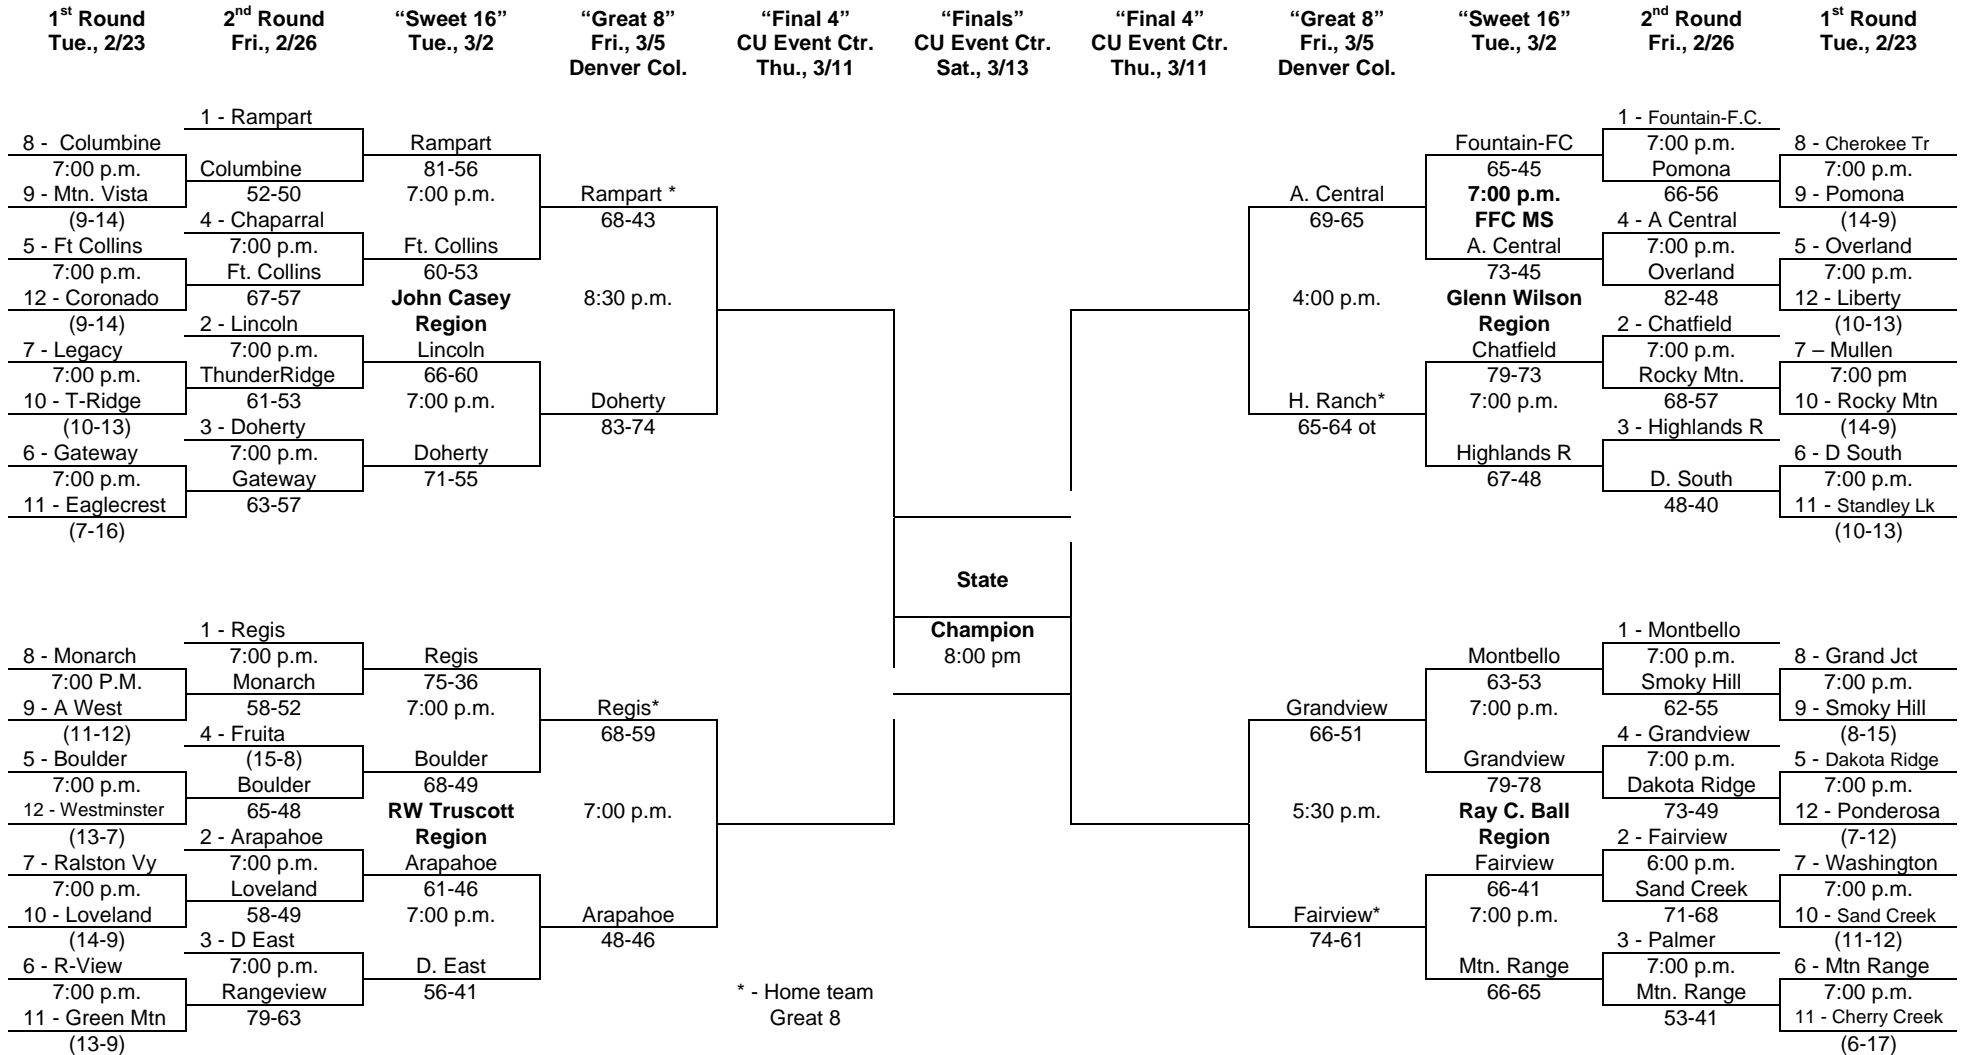

CHSAA 5A Boys' State Basketball Tournament Bracket

2010

* - Home team
Great 8

Higher seeded team host throughout rounds 1, 2 and 3 (Sweet 16). Sweet 16 host minimum seating capacity must be 1,400.